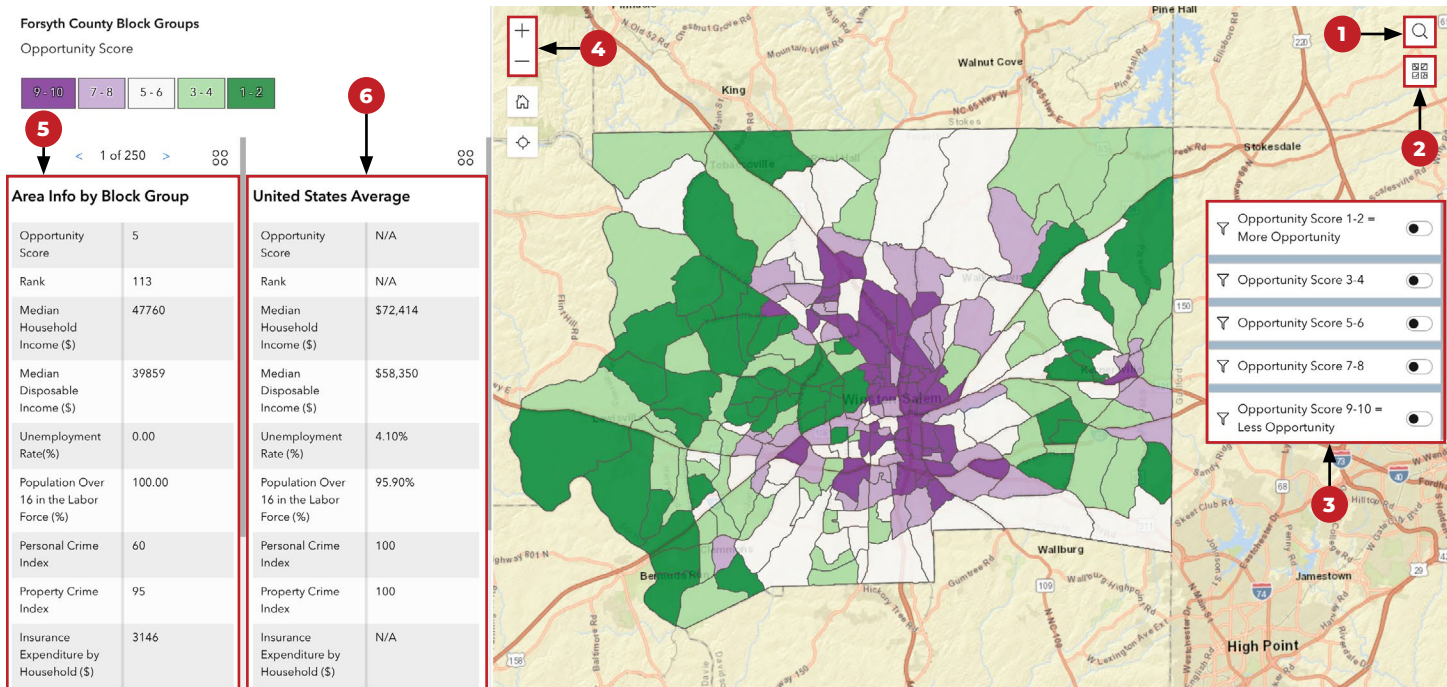

## USING THE INDEX

**Forsyth County Block Groups**  
Opportunity Score

9-10 7-8 5-6 3-4 1-2

1 of 250

Area Info by Block Group		United States Average	
Opportunity Score	5	Opportunity Score	N/A
Rank	113	Rank	N/A
Median Household Income (\$)	47760	Median Household Income (\$)	\$72,414
Median Disposable Income (\$)	39859	Median Disposable Income (\$)	\$58,350
Unemployment Rate(%)	0.00	Unemployment Rate (%)	4.10%
Population Over 16 in the Labor Force (%)	100.00	Population Over 16 in the Labor Force (%)	95.90%
Personal Crime Index	60	Personal Crime Index	100
Property Crime Index	95	Property Crime Index	100
Insurance Expenditure by Household (\$)	3146	Insurance Expenditure by Household (\$)	N/A

1 Search

2 Basemap

3 Legend

4 Map Controls

5 Filter

6 Table

**1 Search**  
Search for an address using the tool near the top right of the map.

**2 Basemap**  
Select this icon to alter the basemap that is used on the Index.

### 3 Scoring Filter

Use the filters to compare areas based on their Opportunity Scores. Scores closer to 1 represent higher opportunity.

### 4 Zoom

The +/- icon will allow you to zoom into or away from the map. This can also be done by scrolling with the mouse. Zooming in will bring each block group into closer view.